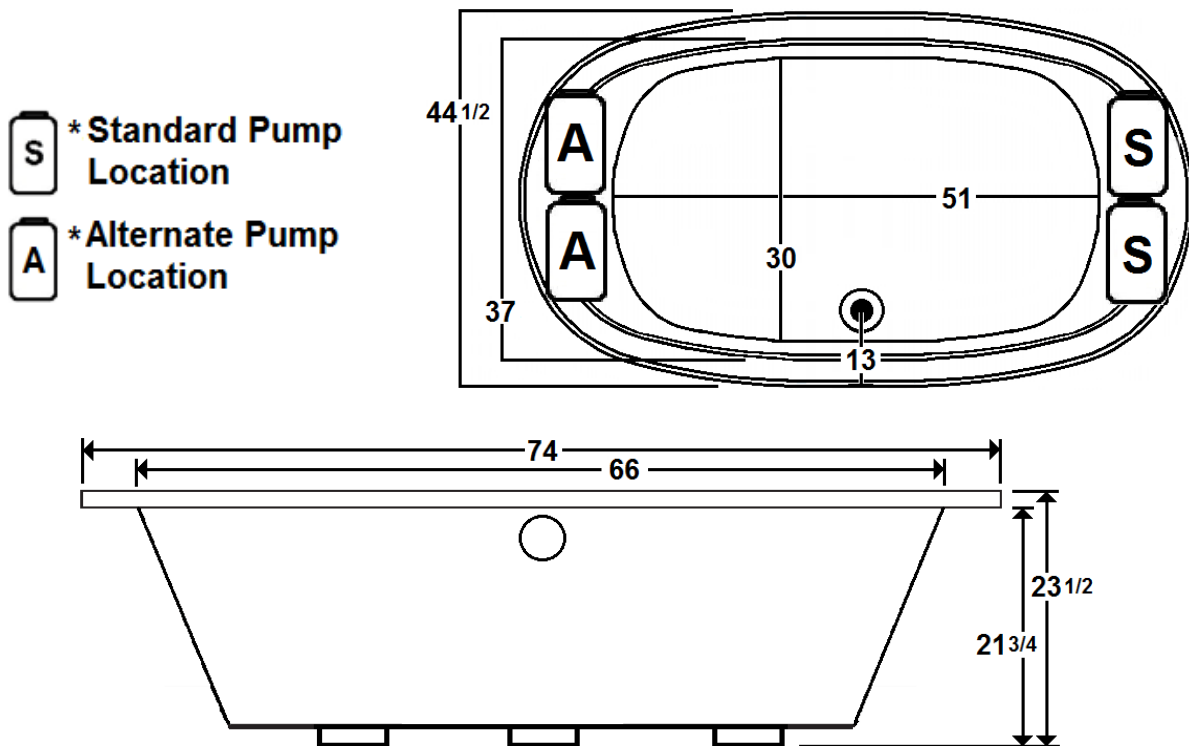

CREWE 2

74" x 44" Drop-In Acrylic Combo Bath

Model Number
7444CWA064
Drop-In Combo Bath in White

Features

- Color-matched jet trim
- 10 adjustable hydrotherapy jets
- 24 high output lateral air jets
- Constructed of high-gloss durable acrylic
- 3-Speed control for the 13.0 Amp pump
- 12.0 Amp variable speed blower
- Mood light included
- Inline heater available – LM300
- Pre-leveled base for easy installation
- Can be installed as an undermount
- Made in the USA

All dimensions are +/- 1/2" and subject to change without notice

Technical Information

- Weight: 185 lbs.
- Water Depth to Overflow: 17 1/2"
- Water Operating Level:
- Water Capacity: 128 gal.
- Sump Dimension: 51" x 30"